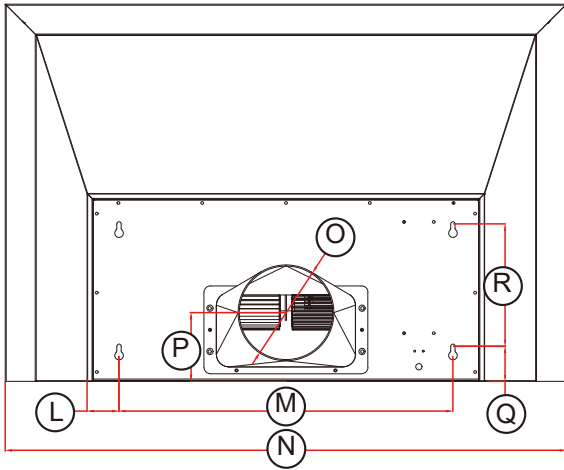

## FEATURES

Control type	Touch & Remote Control
Remote Control Range (ft)	6 min. - 9 max.
Number of Hood filters	3
Hood Filter type	Baffle
Light Type	LED Bulb (gu10)
Number of Lights	2
Dimmable Lighting	No
Automatic Shut-Off Timer	Yes
Auto. Shut-off Timer Duration	3 min
Number of Motors	1
Duct Shape	Circular
Number of Ducts	1
Duct Size	6"

## PRODUCT SIZE & WEIGHT

Product Dimensions (WxDxH)(in)	35.75" x 24" x 21.97"
Net Weight (lbs & kg)	48.6 lbs   22.04 kg
Packaging Dimensions (WxDxH)(in)	39" x 26" x 32"
Gross Weight (lbs)	84 lbs

A	B	C	D	E	F	G	H
Overall Width	Overall Depth	Overall Height	Depth	Width	-	-	-
35.75"	24"	21.97	11.97"	25.31"	3.94"	3.66"	11.42"
90.8cm	60.96cm	55.8cm	30.4cm	64.3cm	10cm	9.3cm	29cm

I	J	K	L	M	N	O	P	Q	R
-	-	-	-	-	-	-	-	-	-
21.26"	7.24"	21.97"	2.03"	21.26"	35.75"	6"	4.37"	2.24"	7.8"
54cm	18.4cm	55.8cm	5.15cm	54cm	90.8cm	15.24cm	11.1cm	5.7cm	19.8cm