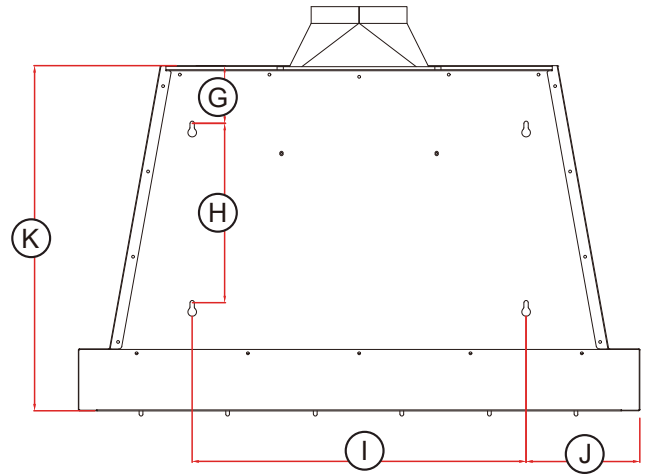

## PRODUCT SIZE & WEIGHT

Product Dimensions (WxDxH)(in)	35.75" x 24" x 21.97"
Net Weight (lbs & kg)	48.6 lbs   22.04 kg
Packaging Dimensions (WxDxH)(in)	39" x 26" x 32"
Gross Weight (lbs)	84 lbs

A	B	C	D	E	F	G	H
Overall Width	Overall Depth	Overall Height	Depth	Width	-	-	-
35.75"	24"	21.97	11.97"	25.31"	3.94"	3.66"	11.42"
90.8cm	60.96cm	55.8cm	30.4cm	64.3cm	10cm	9.3cm	29cm

I	J	K	L	M	N	O	P	Q	R
-	-	-	-	-	-	-	-	-	-
21.26"	7.24"	21.97"	2.03"	21.26"	35.75"	6"	4.37"	2.24"	7.8"
54cm	18.4cm	55.8cm	5.15cm	54cm	90.8cm	15.24cm	11.1cm	5.7cm	19.8cm