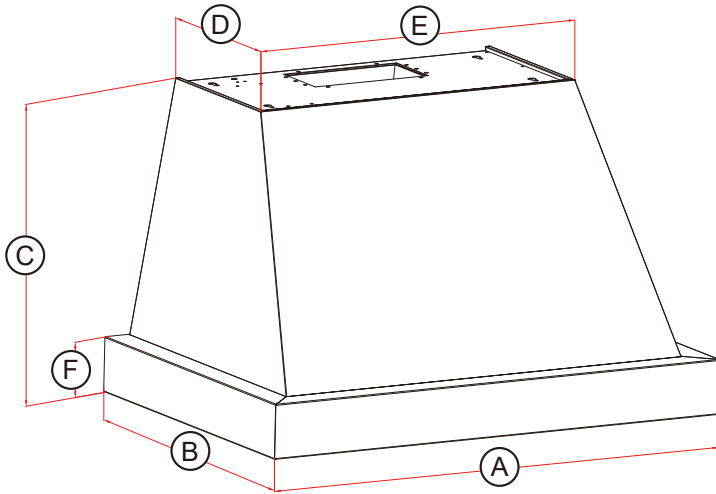

## PRODUCT SIZE & WEIGHT

Product Dimensions (WxDxH)(in)	35.75" x 24" x 21.97"
Net Weight (lbs & kg)	48.6 lbs   22.04 kg
Packaging Dimensions (WxDxH)(in)	39" x 26" x 32"
Gross Weight (lbs)	84 lbs

A	B	C	D	E	F	G	H
Overall Width	Overall Depth	Overall Height	Depth	Width	-	-	-
35.75"	24"	21.97	11.97"	25.31"	3.94"	3.66"	11.42"
90.8cm	60.96cm	55.8cm	30.4cm	64.3cm	10cm	9.3cm	29cm

I	J	K	L	M	N	O	P	Q	R
-	-	-	-	-	-	-	-	-	-
21.26"	7.24"	21.97"	2.03"	21.26"	35.75"	6"	4.37"	2.24"	7.8"
54cm	18.4cm	55.8cm	5.15cm	54cm	90.8cm	15.24cm	11.1cm	5.7cm	19.8cm