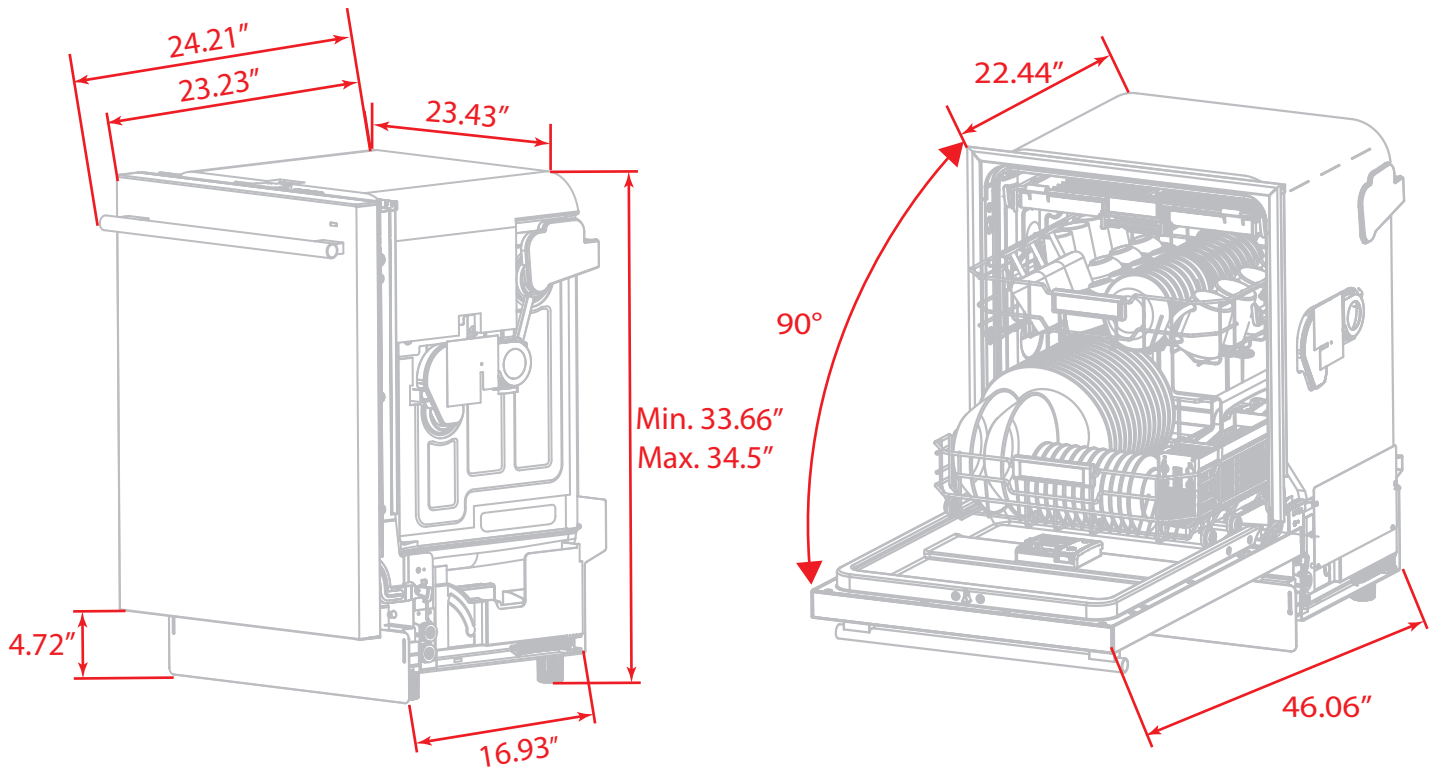

PRODUCT SPECIFICATIONS

Product dimensions (WxDxH)(in)	23.43 x 24.21 x 33.7"
Net weight (lbs & kg)	84.66 lbs 38.4kg
Carton dimensions (WxDxH)(in)	25.59 x 26.57 x 34.72"
Shipping Weight (lbs)	101.41 lbs 45.9 kg

FEATURES

Number of Wash Cycles	7
Number of Place Setting	14
Number Drying Setting	2, Heating and Fan drying
Wash System	Multi-Level Wash System
Rinse aid indicator	Yes
Quick Rinse Cycle	Yes
Delay Start Option	Yes. Up to 24-hours
Number of Wash Arm	3
Folding Down Tines	Yes, Lower Rack
Rack Adjustment	Yes, Upper Rack
Rack Material	Nylon Coated Steel wire
Additional Silverware Basket	Yes
Leak Protection	Yes
Interior Light	Yes
Interior Light Type	LED
dBA	52

EFFICIENCY

Water Usage Per Cycle	Up to 2.8 Gallon / Cycle
Energy Star® Certified	Yes
Total Annual Energy Consumption	192 kwh
Yearly Operating Cost (USD)	27 USD

TECHNICAL SPECIFICATIONS

Watts (W)	1200
Circuit Breaker Amperage (A)	15
Total Amps Use	10
Volts (V)	120
Frequency (Hz)	60Hz
Water Pressure	20 to 120 PSI
Inlet Fitting Size	3/4
Drain Hose Length	5ft
Water Inlet Location	Left Bottom Back
Plug In	No
Power Supply Connection Location	Left Bottom Back

PRODUCT DIMENSION

CUTOUT DIMENSION