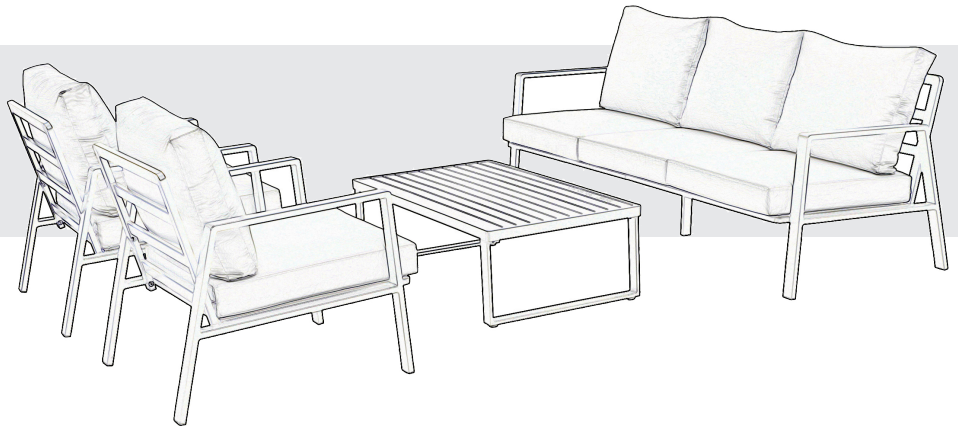

INSTRUCTION MANUAL

Outdoor Patio Set and Coffee Table

MODEL NUMBER: COP30009

Thank you for purchasing your new
Outdoor Patio Set and Coffee Table

DO NOT RETURN THIS ITEM TO THE STORE

Should you encounter problems after following all the steps herein contained please contact our Customer Support: Call 1-888-227-3340 or email: customerservice@dekoliving.com. Kindly provide the model number, place and date of purchase and a short description of the problem.