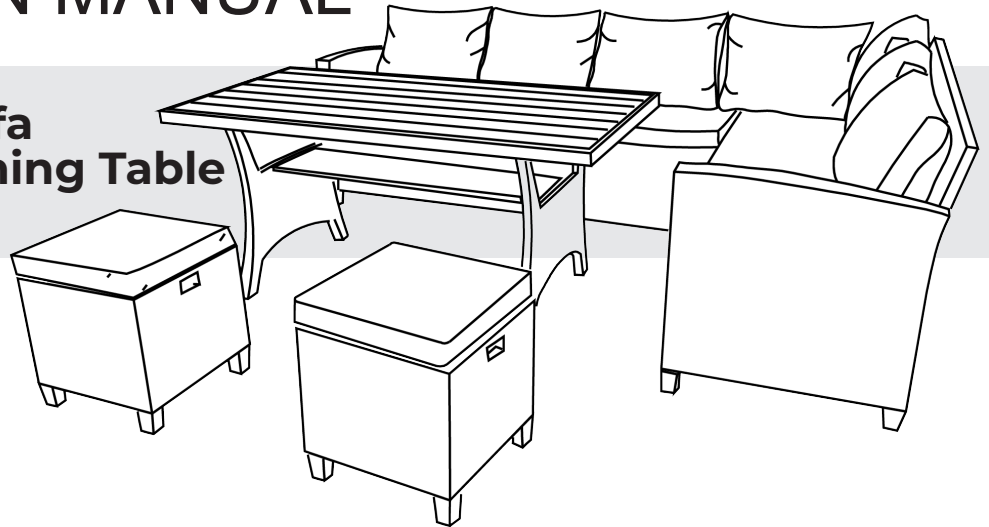

## Outdoor Wicker Sofa with Ottoman & Dining Table

MODEL NUMBER: COP30006

Thank you for purchasing your new  
Outdoor Wicker Sofa  
with Ottoman & Dining Table