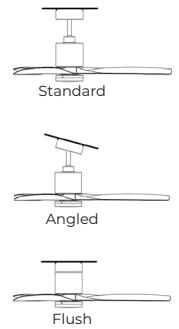

Triple Mount:

Specifications:

Size	Finish	Blades	CFM	Power
66 Inches	Oil Rubbed Bronze	Light Ash	6,305	17 Watts