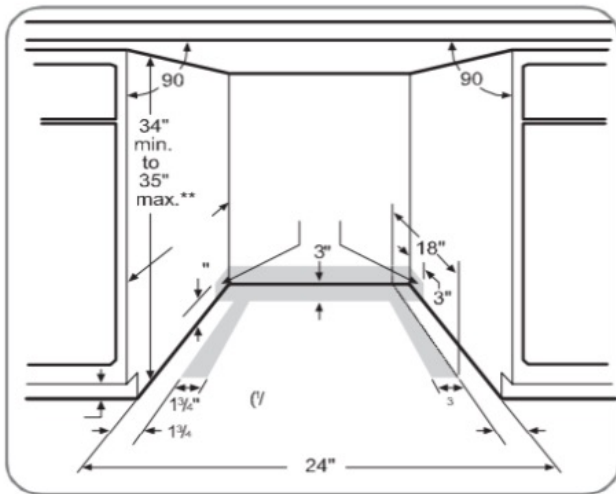

24 inch dishwasher
MODEL: FDWBI8067-24S

Specifications:

Low Energy Consumption
249 Kwh/Year
Extra Vortex Washing

Features:

- 14 Place setting
- Stainless steel tub
- Super drying
- Air exchange
- Top control
- 49dBA

Product Dimension

(H x W x D)(in):
36"x 23.6"x 26"
Weight:94 lbs

- The rough cabinet opening must be at least 24" deep.
The opening should be 35" max. height.